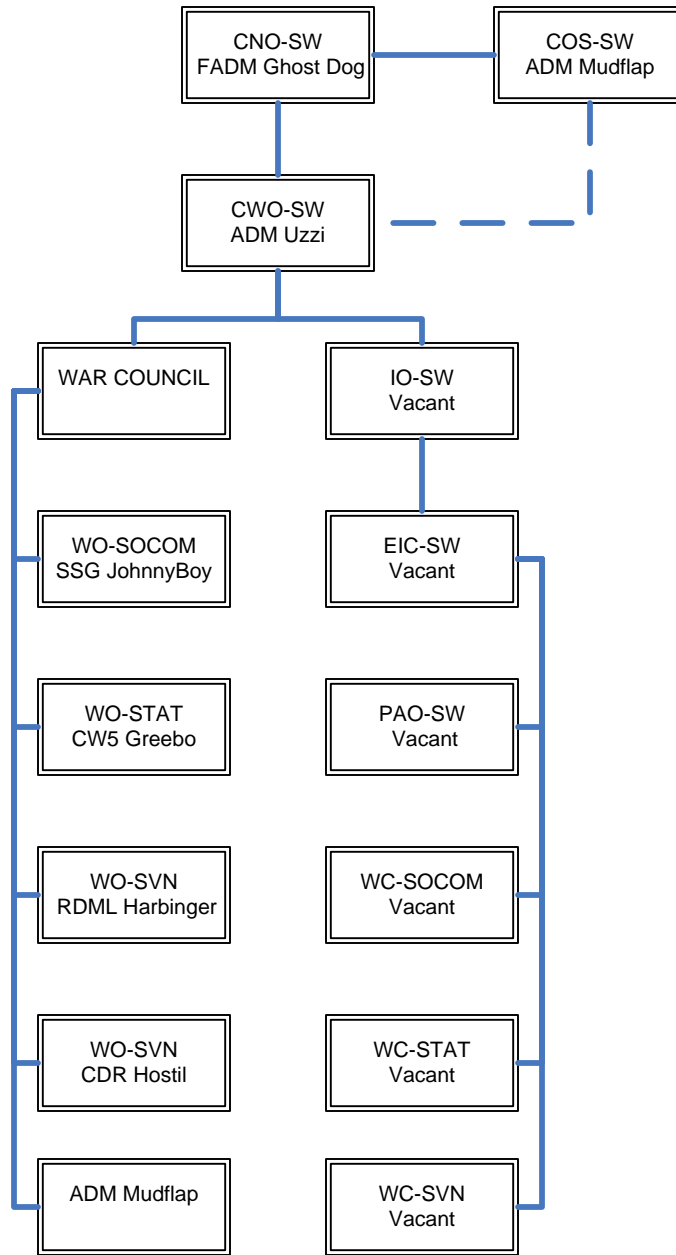

# SeaWolves War Office Chain of Command

<b>Chain of Command Legend</b>	
CNO-SW	Chief of Naval Operations – SeaWolves
COS-SW	Chief of Staff – SeaWolves
CWO-SW	Chief War Officer – SeaWolves
CWC-SW	Chairman of War Council – SeaWolves
IO-SW	Intelligence Officer – SeaWolves
EIC-SW	Editor in Chief – SeaWolves
PAO-SW	Public Affairs Officer – SeaWolves
WC-SW	War Correspondent – SeaWolves
WO-SFG	War Officer – Special Forces Group
WO-STAT	War Officer – SeaWolves Tactical Assault Team
WO-SVN	War Officer – SeaWolves Virtual Navy